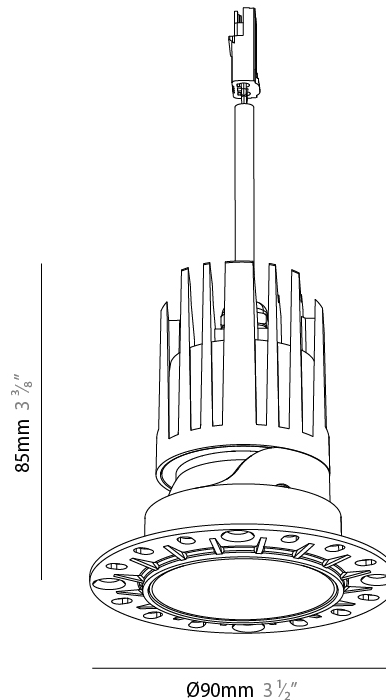

GENERAL

Series: Bioniq Evo
Partner: Prolicht
Division: Architectural
Installation: Trimless
Product Type: Downlight
Mounting Location: Ceiling
Light Distribution: Adjustable / Direct

PHYSICAL

Aperture Sizes - Downlights: 2"
Shape: Round
Diameter (mm): 90
Diameter (in): 3 1/2
Height (mm): 85
Depth (mm): 100
Height (in): 3 3/8
Depth (in): 3 15/16
Ceiling Thickness (mm): 10 - 50
Ceiling Thickness (in): 3/8 - 1 15/16
Weight (kg): 0.4
Fixture Finish: [BLK / WHI / ARB / CHR](#)
Fixture Material: Extruded Aluminum
Cut-out Measurements: Ø 55mm/2 3/16"

ELECTRICAL

Lamp Type: LED (Zhaga Standard)
Input Wattage (W): 9.2
Total Output Wattage (W): 8.2
Dimming: Non-dimming / DALI Dimming / MATTER Dimming
Driver Included: No
Driver Location: Remote
Driver Type: Constant Current - Universal
Driver Class: Class 2
Constant Current (MA): 250mA
Upon Request: 0-10V Dimming / Phase Dimming

LED

Color Temperature (*K): [2400 / 2700 / 3000 / 3500 / 4000](#)
Max. Delivered Lumen (lm): Max 922
Nominal Lumen (lm): 1456
CRI: >90 CRI
Efficiency (%): 100.7
Lamp Life (hrs): 50000

OPTICAL

Beam Angle: [24 / 32 / 46 / 56](#)
Adjustability: Rotational 350° / Tilt 30°

RATINGS AND CERTIFICATIONS

Certified By: Certified for North American Standards
IP rating: IP65
Glare Rating: ≤ 10

PROJECT
TYPE
SPECIFIER
QUANTITY
DATE