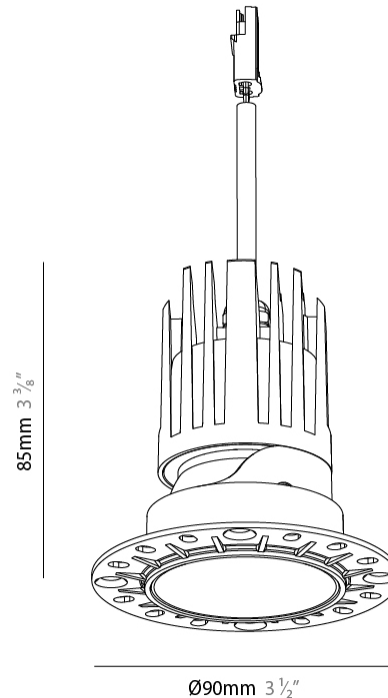

GENERAL

Series: Bioniq Evo
Partner: Prolicht
Division: Architectural
Installation: Trimless
Product Type: Downlight
Mounting Location: Ceiling
Light Distribution: Adjustable / Direct

PHYSICAL

Aperture Sizes - Downlights: 2"
Shape: Round
Diameter (mm): 90
Diameter (in): 3 1/2
Height (mm): 85
Depth (mm): 100
Height (in): 3 3/8
Depth (in): 3 15/16
Ceiling Thickness (mm): 10 - 50
Ceiling Thickness (in): 3/8 - 1 15/16
Weight (kg): 0.8
Fixture Finish: SSR / BKV / CWI / CRY / HAB / UFT / ITA / RUA / FTG / MYG / LOD / PUS / FRO / FUP / KIA / POP / BLS / SPG / MEY / GOH / CHC / COM / ABZ / JAG / OBR / MOS / ROR
Fixture Material: Extruded Aluminum
Cut-out Measurements: Ø 55mm/2 3/16"

ELECTRICAL

Lamp Type: LED (Zhaga Standard)
Input Wattage (W): 9.2
Total Output Wattage (W): 8.2
Dimming: Non-dimming / DALI Dimming / MATTER Dimming
Driver Included: No
Driver Location: Remote
Driver Type: Constant Current - Universal
Driver Class: Class 2
Constant Current (MA): 250mA
Upon Request: 0-10V Dimming / Phase Dimming

LED

Color Temperature (°K): 2400 / 2700 / 3000 / 3500 / 4000
Max. Delivered Lumen (lm): Max 922
Nominal Lumen (lm): 1456
CRI: >90 CRI
Efficiency (%): 100.7
Lamp Life (hrs): 50000

OPTICAL

Beam Angle: 24 / 32 / 46 / 56
Adjustability: Rotational 350° / Tilt 30°

RATINGS AND CERTIFICATIONS

Certified By: Certified for North American Standards
IP rating: IP65
Glare Rating: ≤ 10

PROJECT
TYPE
SPECIFIER
QUANTITY
DATE