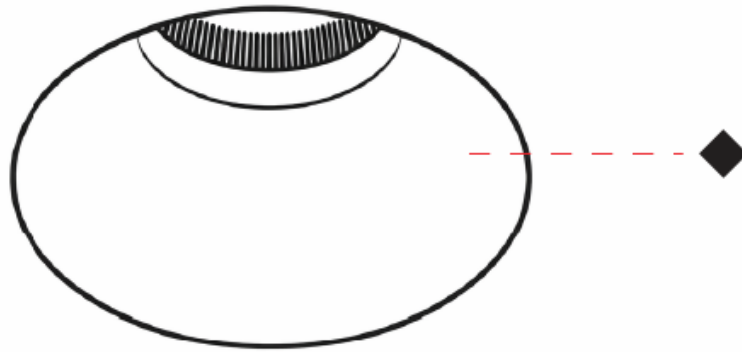

A350202-

PROJECT

TYPE

SPECIFIER

QUANTITY

DATE